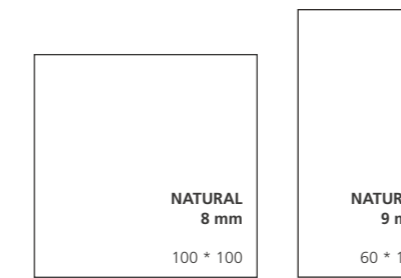

SCALA WHITE
DECOR 33,3X100 / NT 100X100

SCALA BEIGE
NT 100X100

SCALA White | Porcelain

SCALA Beige | Porcelain

SCALA Silver | Porcelain

SCALA Grey | Porcelain

SCALA White | wall

SCALA Beige | wall

SCALA White Decor | wall

SCALA Beige Lines | wall

-SCALA-

Porcelain & White body wall tile

SCALA
porcelain

SCALA WALL
white body wall tile

Rectified	100*100 cm 39*39"	60 * 120 cm 24 * 48"	33,3*100 cm 13*39"	33,3*100 cm 13*39"
Thickness	8 mm	9 mm	8,6 mm	9,8 mm
Patterns	13	10	15	15
Finished	NATURAL	NATURAL	NATURAL	NATURAL DECOR
	BN166	BN72	BN65	BN66
BEIGE	42867	43631	42871	42873
GREY	42868	43630	-	-
SILVER	42869	43632	-	-
WHITE	42870	43629	42872	42874